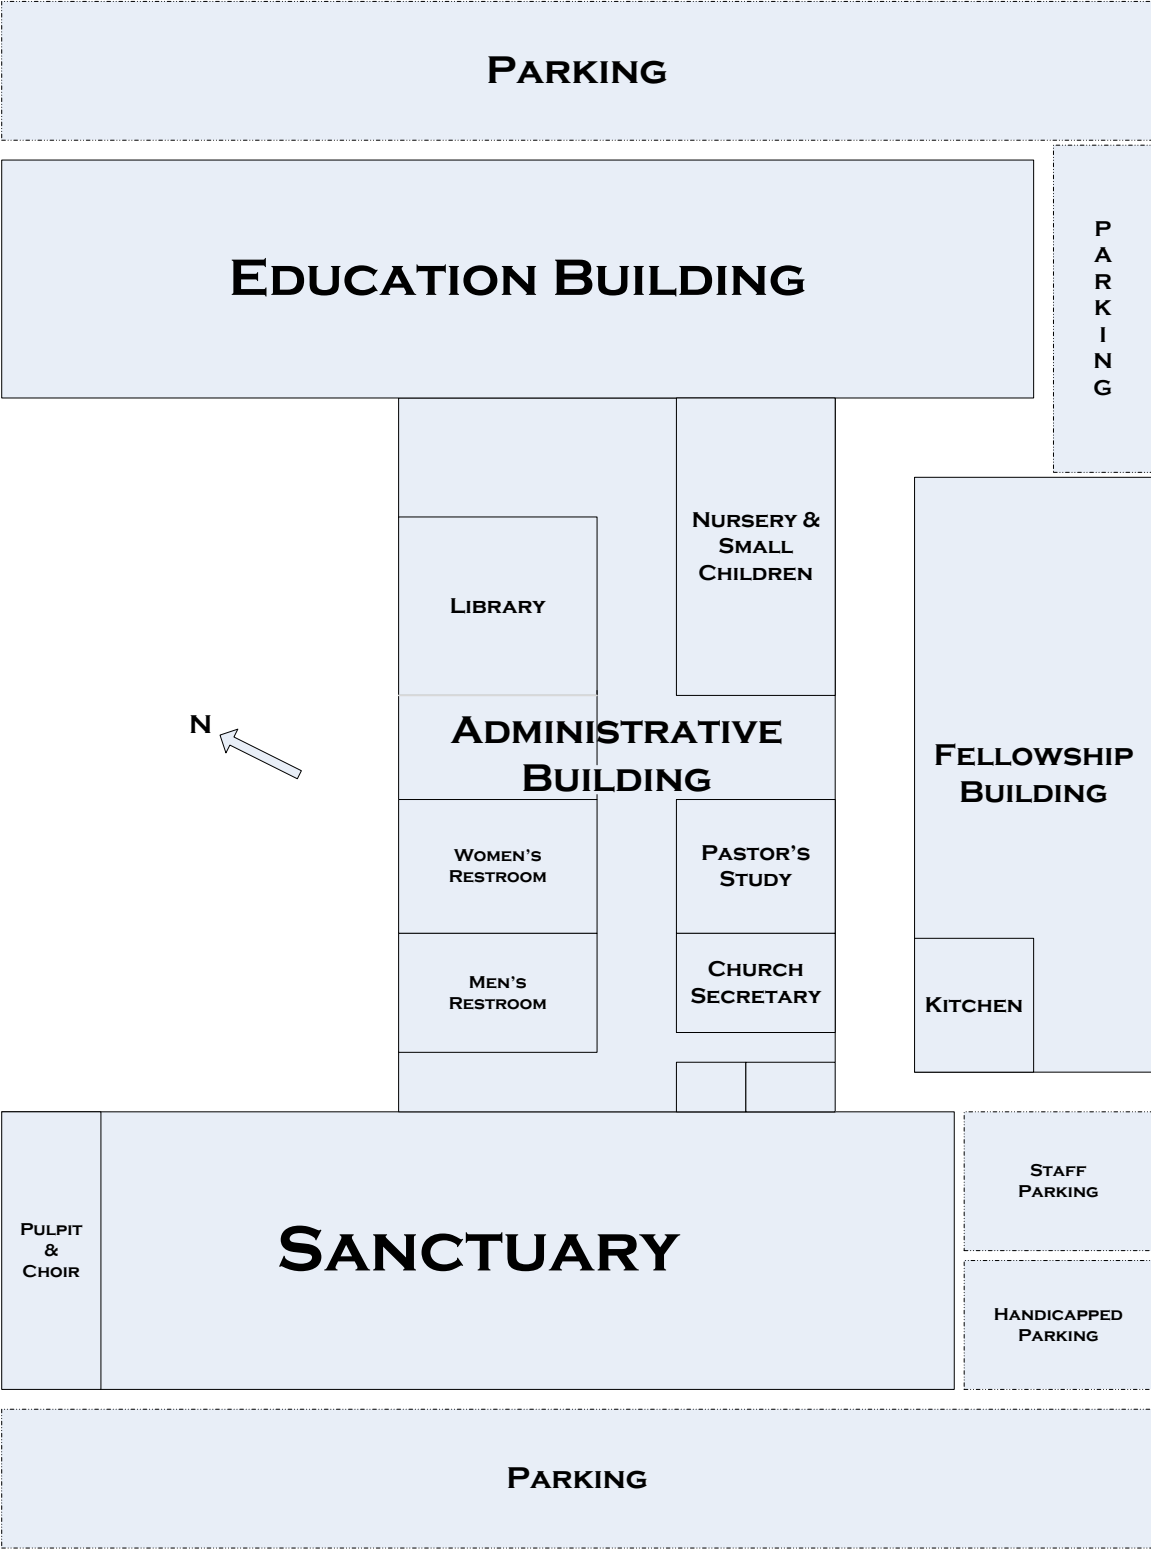

General Campus Layout