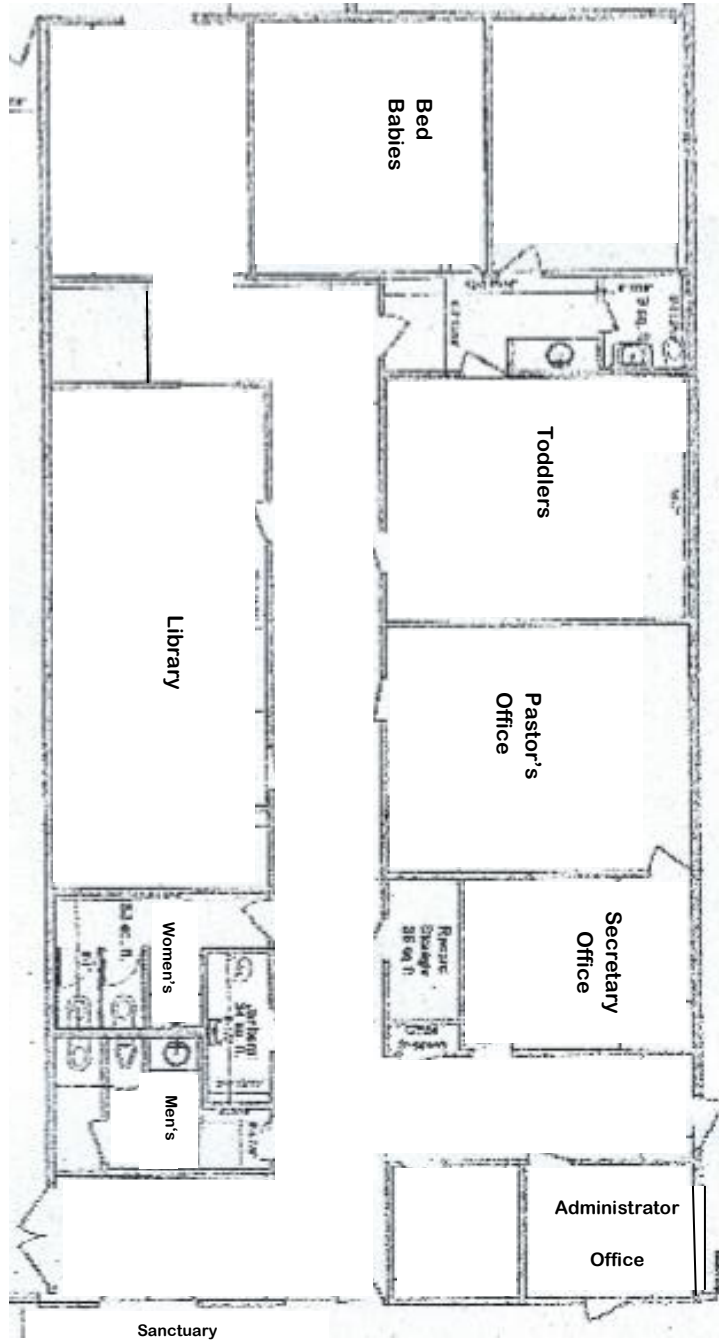

Adult Sunday School Classes

Sunday School Class	Location	Teacher
Ladies Class – Middle Age	Sanctuary Prayer Room	Carol Salzwedel
Young Single/CC Adults	Education Bldg # 205	Steve White
Young Married Class	Education Bldg #103	Kevin Roman
Adult Women Single/Again	Education Bldg #108	Cathy Holt
Adult Senior Women	Education Bldg #106	Ann Robinson
Adults Middle Aged Couples	Education Bldg #105	Roger Morgan
Senior Men	Education Bldg #111	Ken Payton
Adults Middle Aged Men	Education Bldg #102	
Adults Coed/Couples	Fellowship Hall	Larry Noggle

General Campus Layout

Sanctuary

Administrative Building

Education Building 1st Floor

Education Building 2nd Floor